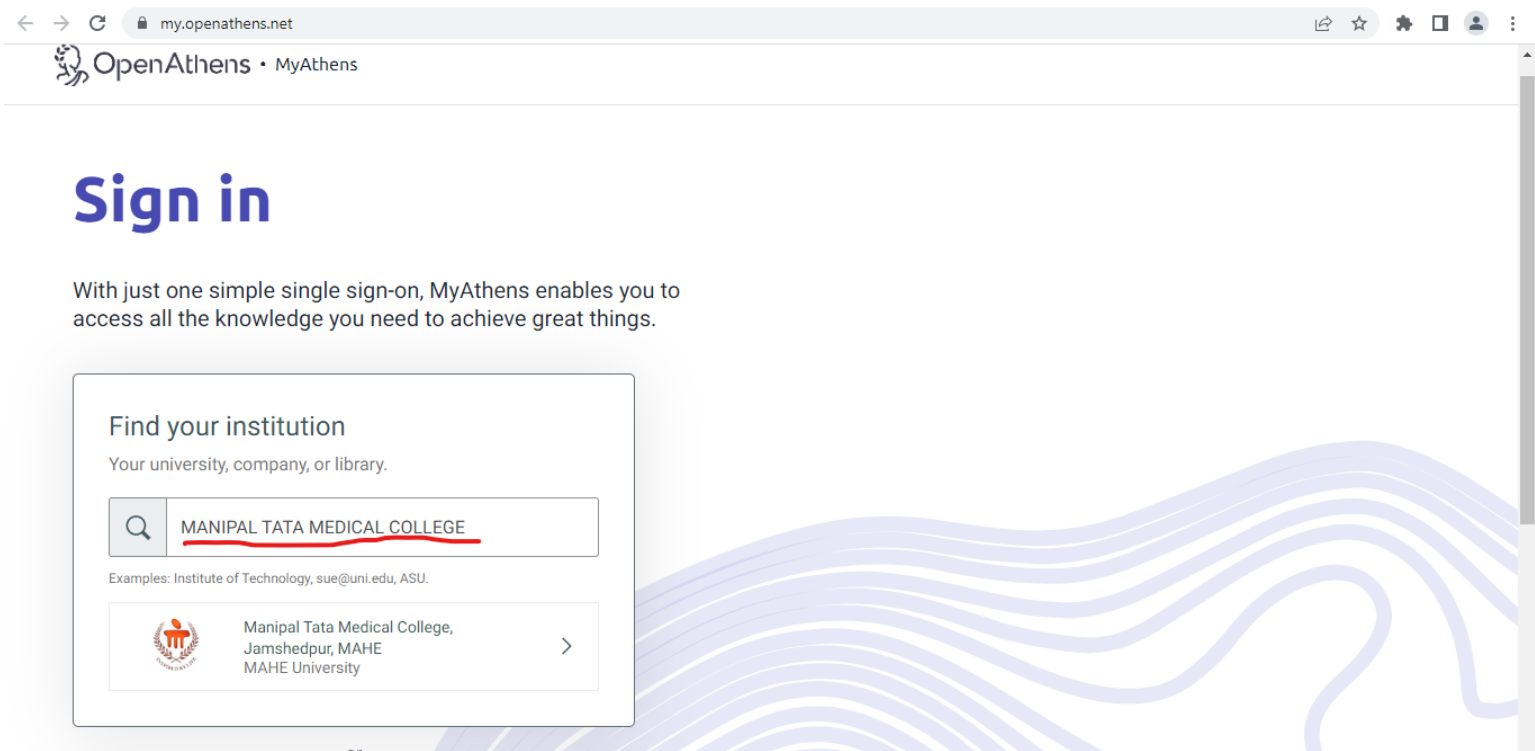

# Steps for login of OpenAthens

**Step 1 : Search the OpenAthens web page**

**Step 2: Clicking the link <https://www.openathens.net/>**

**Step 3: After open the link page click Login to MyAthens**

**Step 4: After Login to MyAthens we have search college name (i.e Manipal Tata Medical College)**