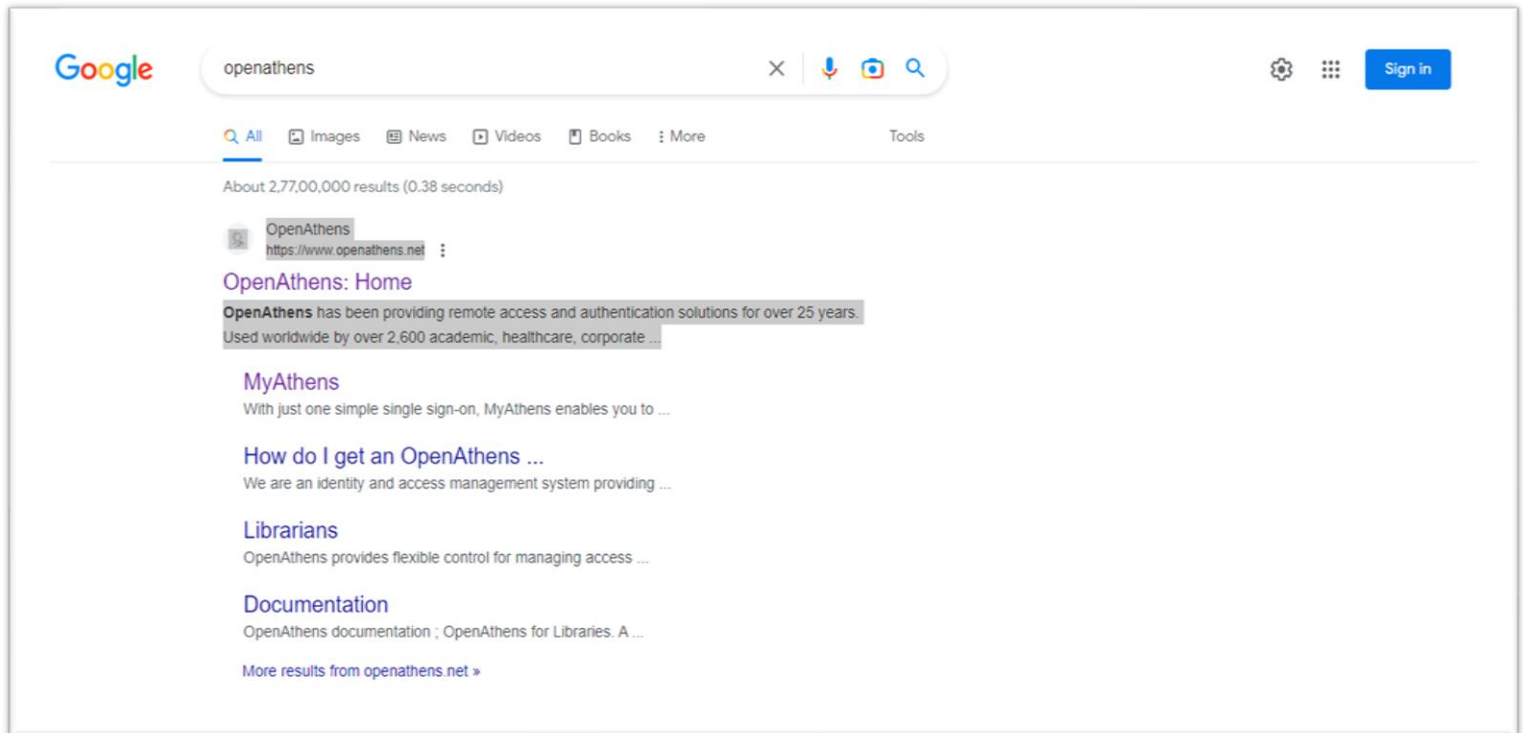

# Steps for login of OpenAthens

**Step 1 : Search the OpenAthens web page**

**Step 2: Clicking the link <https://www.openathens.net/>**

**Step 3: After open the link page click Login to MyAthens**

**Step 4: After Login to MyAthens we have search college name (i.e Manipal Tata Medical College)**