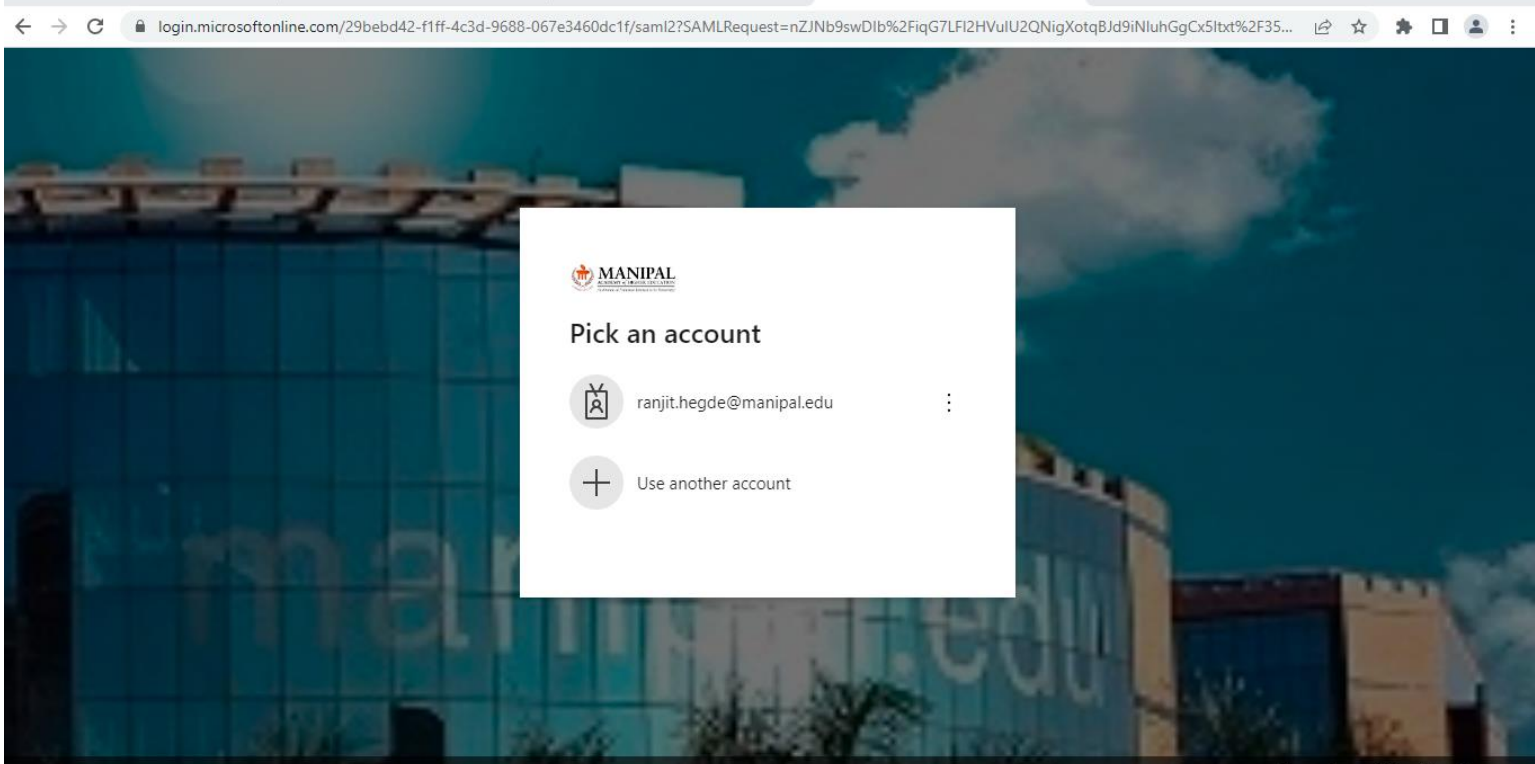

# Steps for login of OpenAthens

**Step 1 : Search the OpenAthens web page**

**Step 2: Clicking the link <https://www.openathens.net/>**

**Step 3: After open the link page click Login to MyAthens**

**Step 4: After Login to MyAthens we have search college name (i.e Manipal Tata Medical College)**

**Step 5: The page directly links to manipal.edu login credentials after clicking the Manipal Tata Medical College. The faculty, Senior Resident, Junior Resident & Research Scholar shall login through manipal mail id. Username and password**

**Step 6: After adding the manipal username and password the mail verify your identity using any four options. The options mentioned below.**

- 1) Approve a request on my Microsoft Authenticator app (For this option users have to download Microsoft Authenticator app in mobile)
- 2) Use a verification Message Code (A six-digit message code will come to register mobile number)
- 3) Call to register mobile number (From +1855-330-8653 call will come. After receiving the call next user has press #(hash) button)
- 4) Use a verification SMS Code (For this option A six-digit SMS code will come to register mobile number)