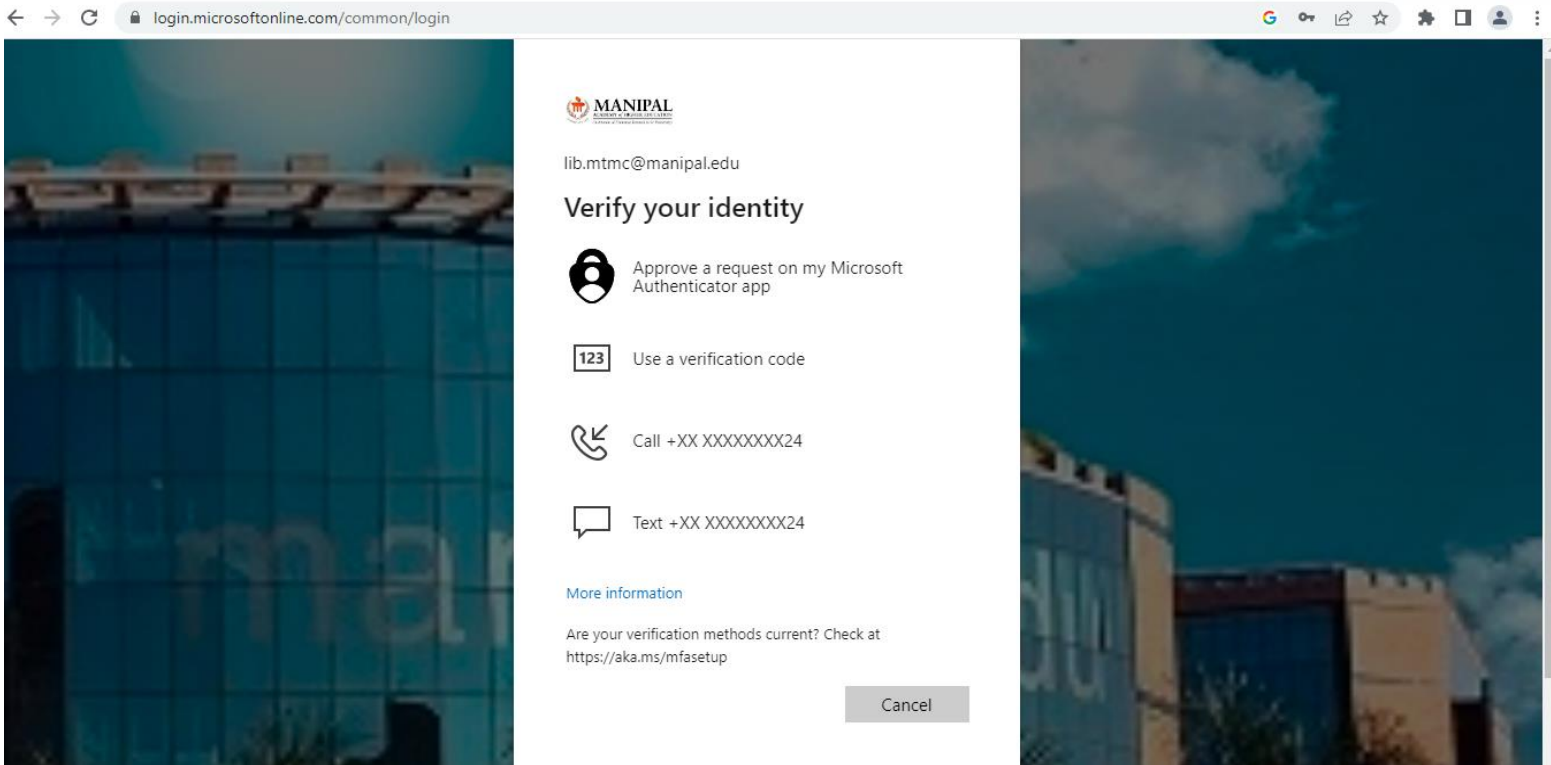

# Steps for login of OpenAthens

**Step 1 : Search the OpenAthens web page**

**Step 2: Clicking the link <https://www.openathens.net/>**

**Step 3: After open the link page click Login to MyAthens**

**Step 4: After Login to MyAthens we have search college name (i.e Manipal Tata Medical College)**

**Step 6: After adding the manipal username and password the mail verify your identity using any four options. The options mentioned below.**

- 1) Approve a request on my Microsoft Authenticator app (For this option users have to download Microsoft Authenticator app in mobile)
- 2) Use a verification Message Code (A six-digit message code will come to register mobile number)
- 3) Call to register mobile number (From +1855-330-8653 call will come. After receiving the call next user has press #(hash) button)
- 4) Use a verification SMS Code (For this option A six-digit SMS code will come to register mobile number)